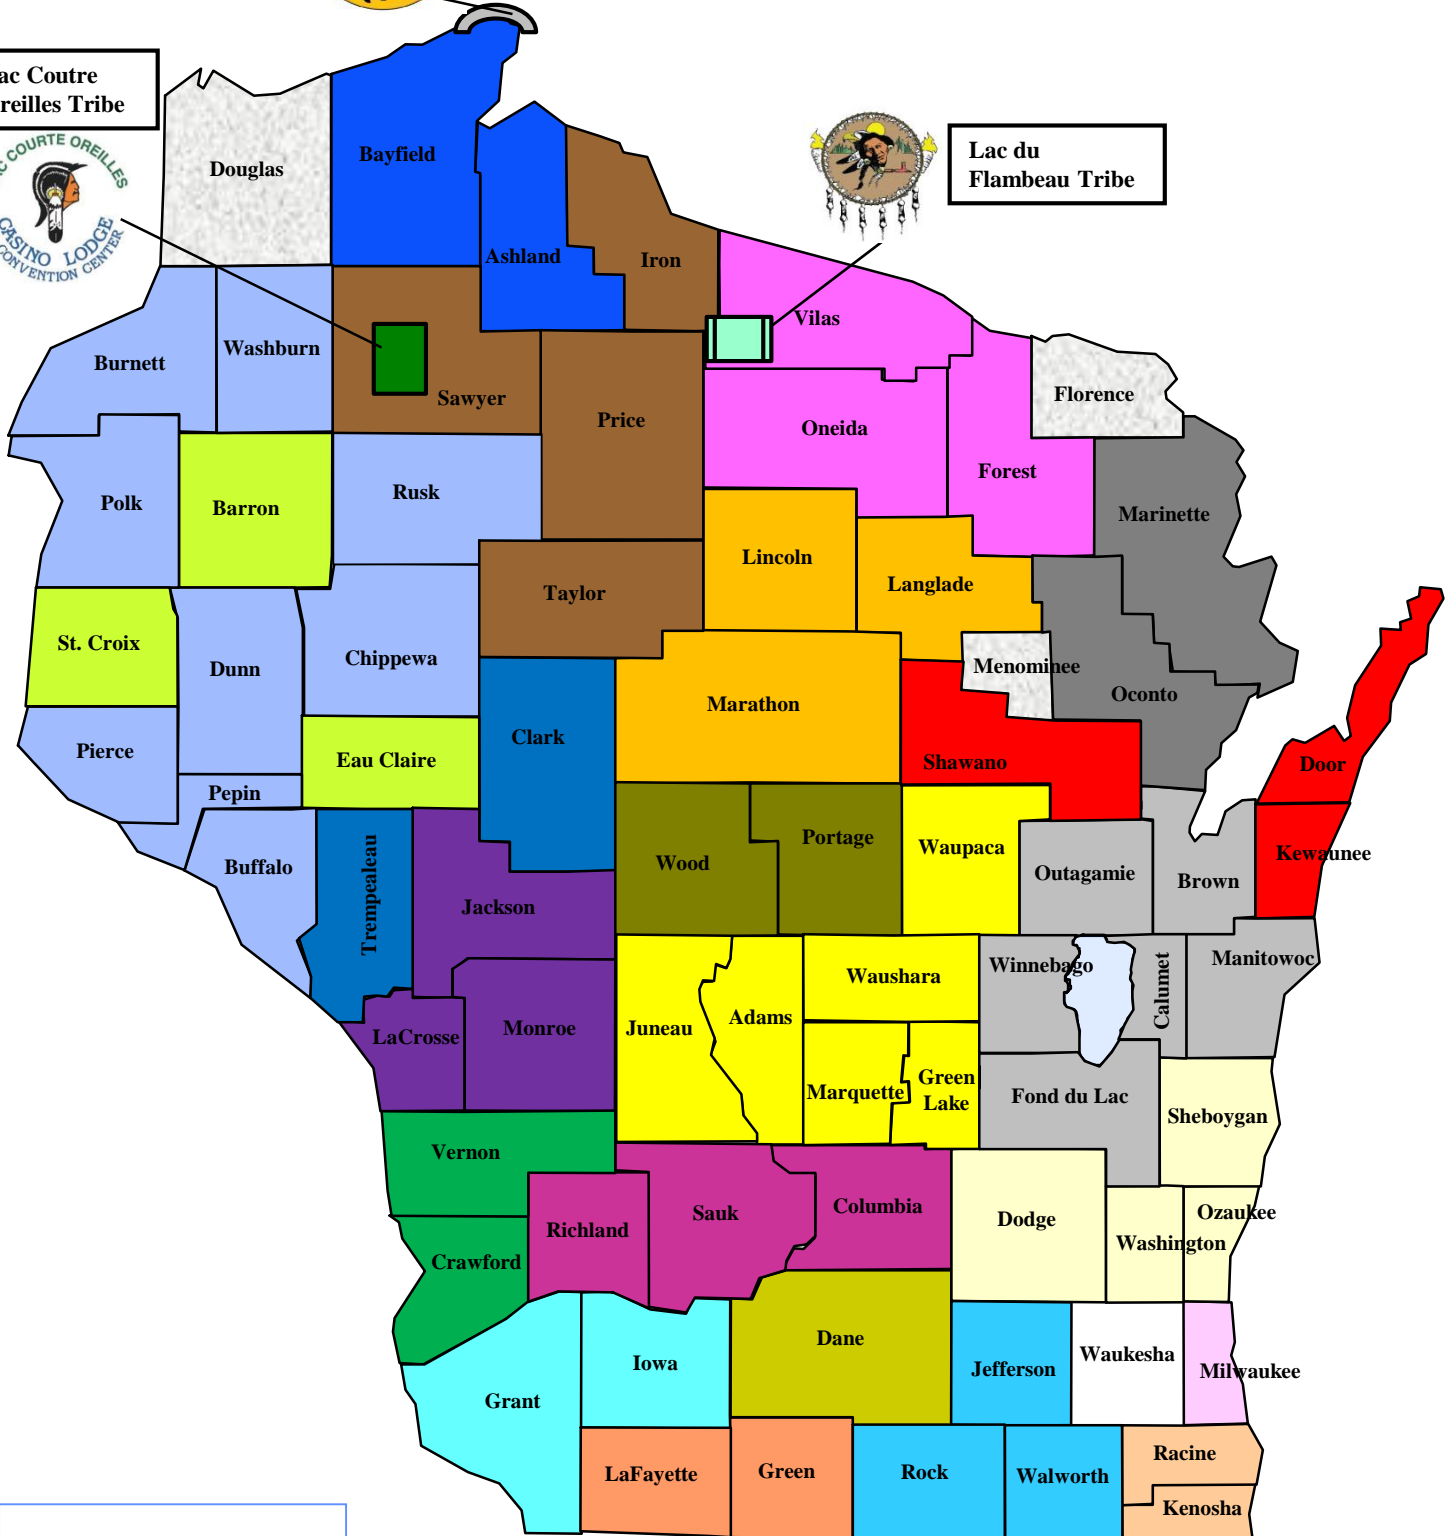

# COMPREHENSIVE COMMUNITY SERVICES (CCS) REGIONAL PROGRAMS

Updated 7-2020

Red  
Cliff  
Tribe

Lac Courte  
Oreilles Tribe

Lac du  
Flambeau Tribe

Marbled counties do not intend to provide CCS in a regional model at this time